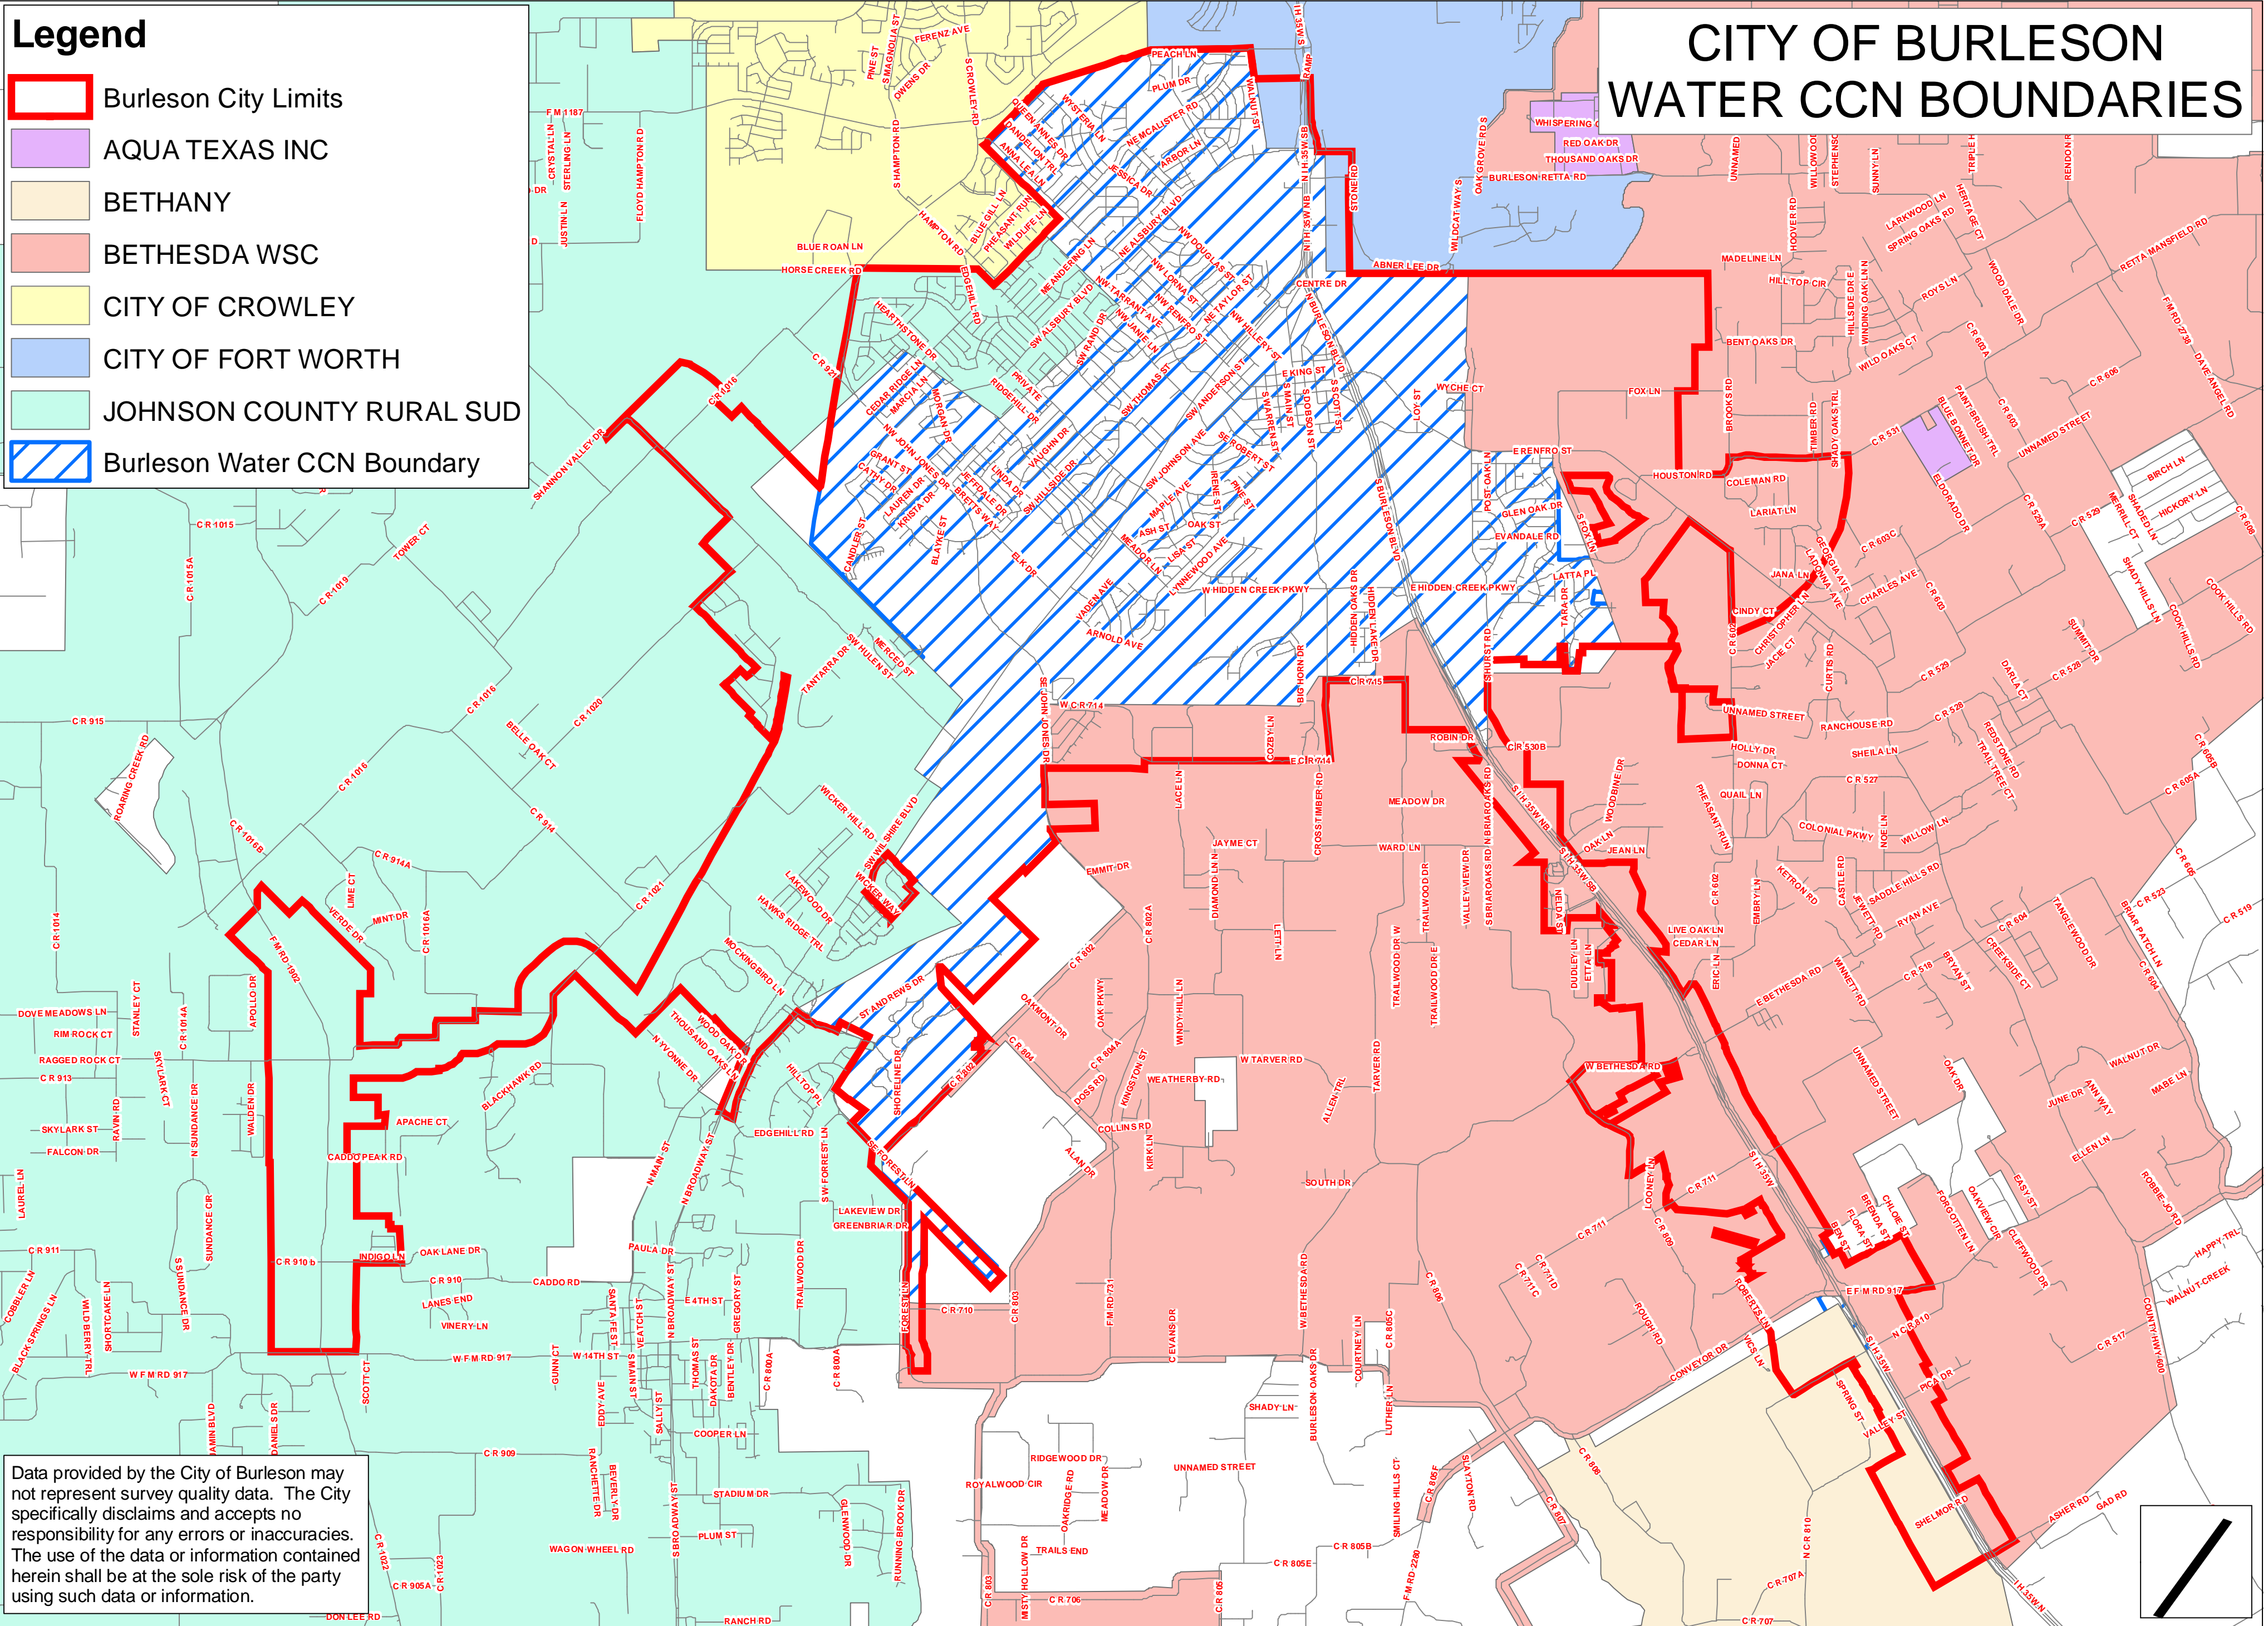

Legend

-  Burleson City Limits
-  AQUA TEXAS INC
-  BETHANY
-  BETHESDA WSC
-  CITY OF CROWLEY
-  CITY OF FORT WORTH
-  JOHNSON COUNTY RURAL SUD
-  Burleson Water CCN Boundary

CITY OF BURLESON WATER CCN BOUNDARIES

Data provided by the City of Burleson may not represent survey quality data. The City specifically disclaims and accepts no responsibility for any errors or inaccuracies. The use of the data or information contained herein shall be at the sole risk of the party using such data or information.