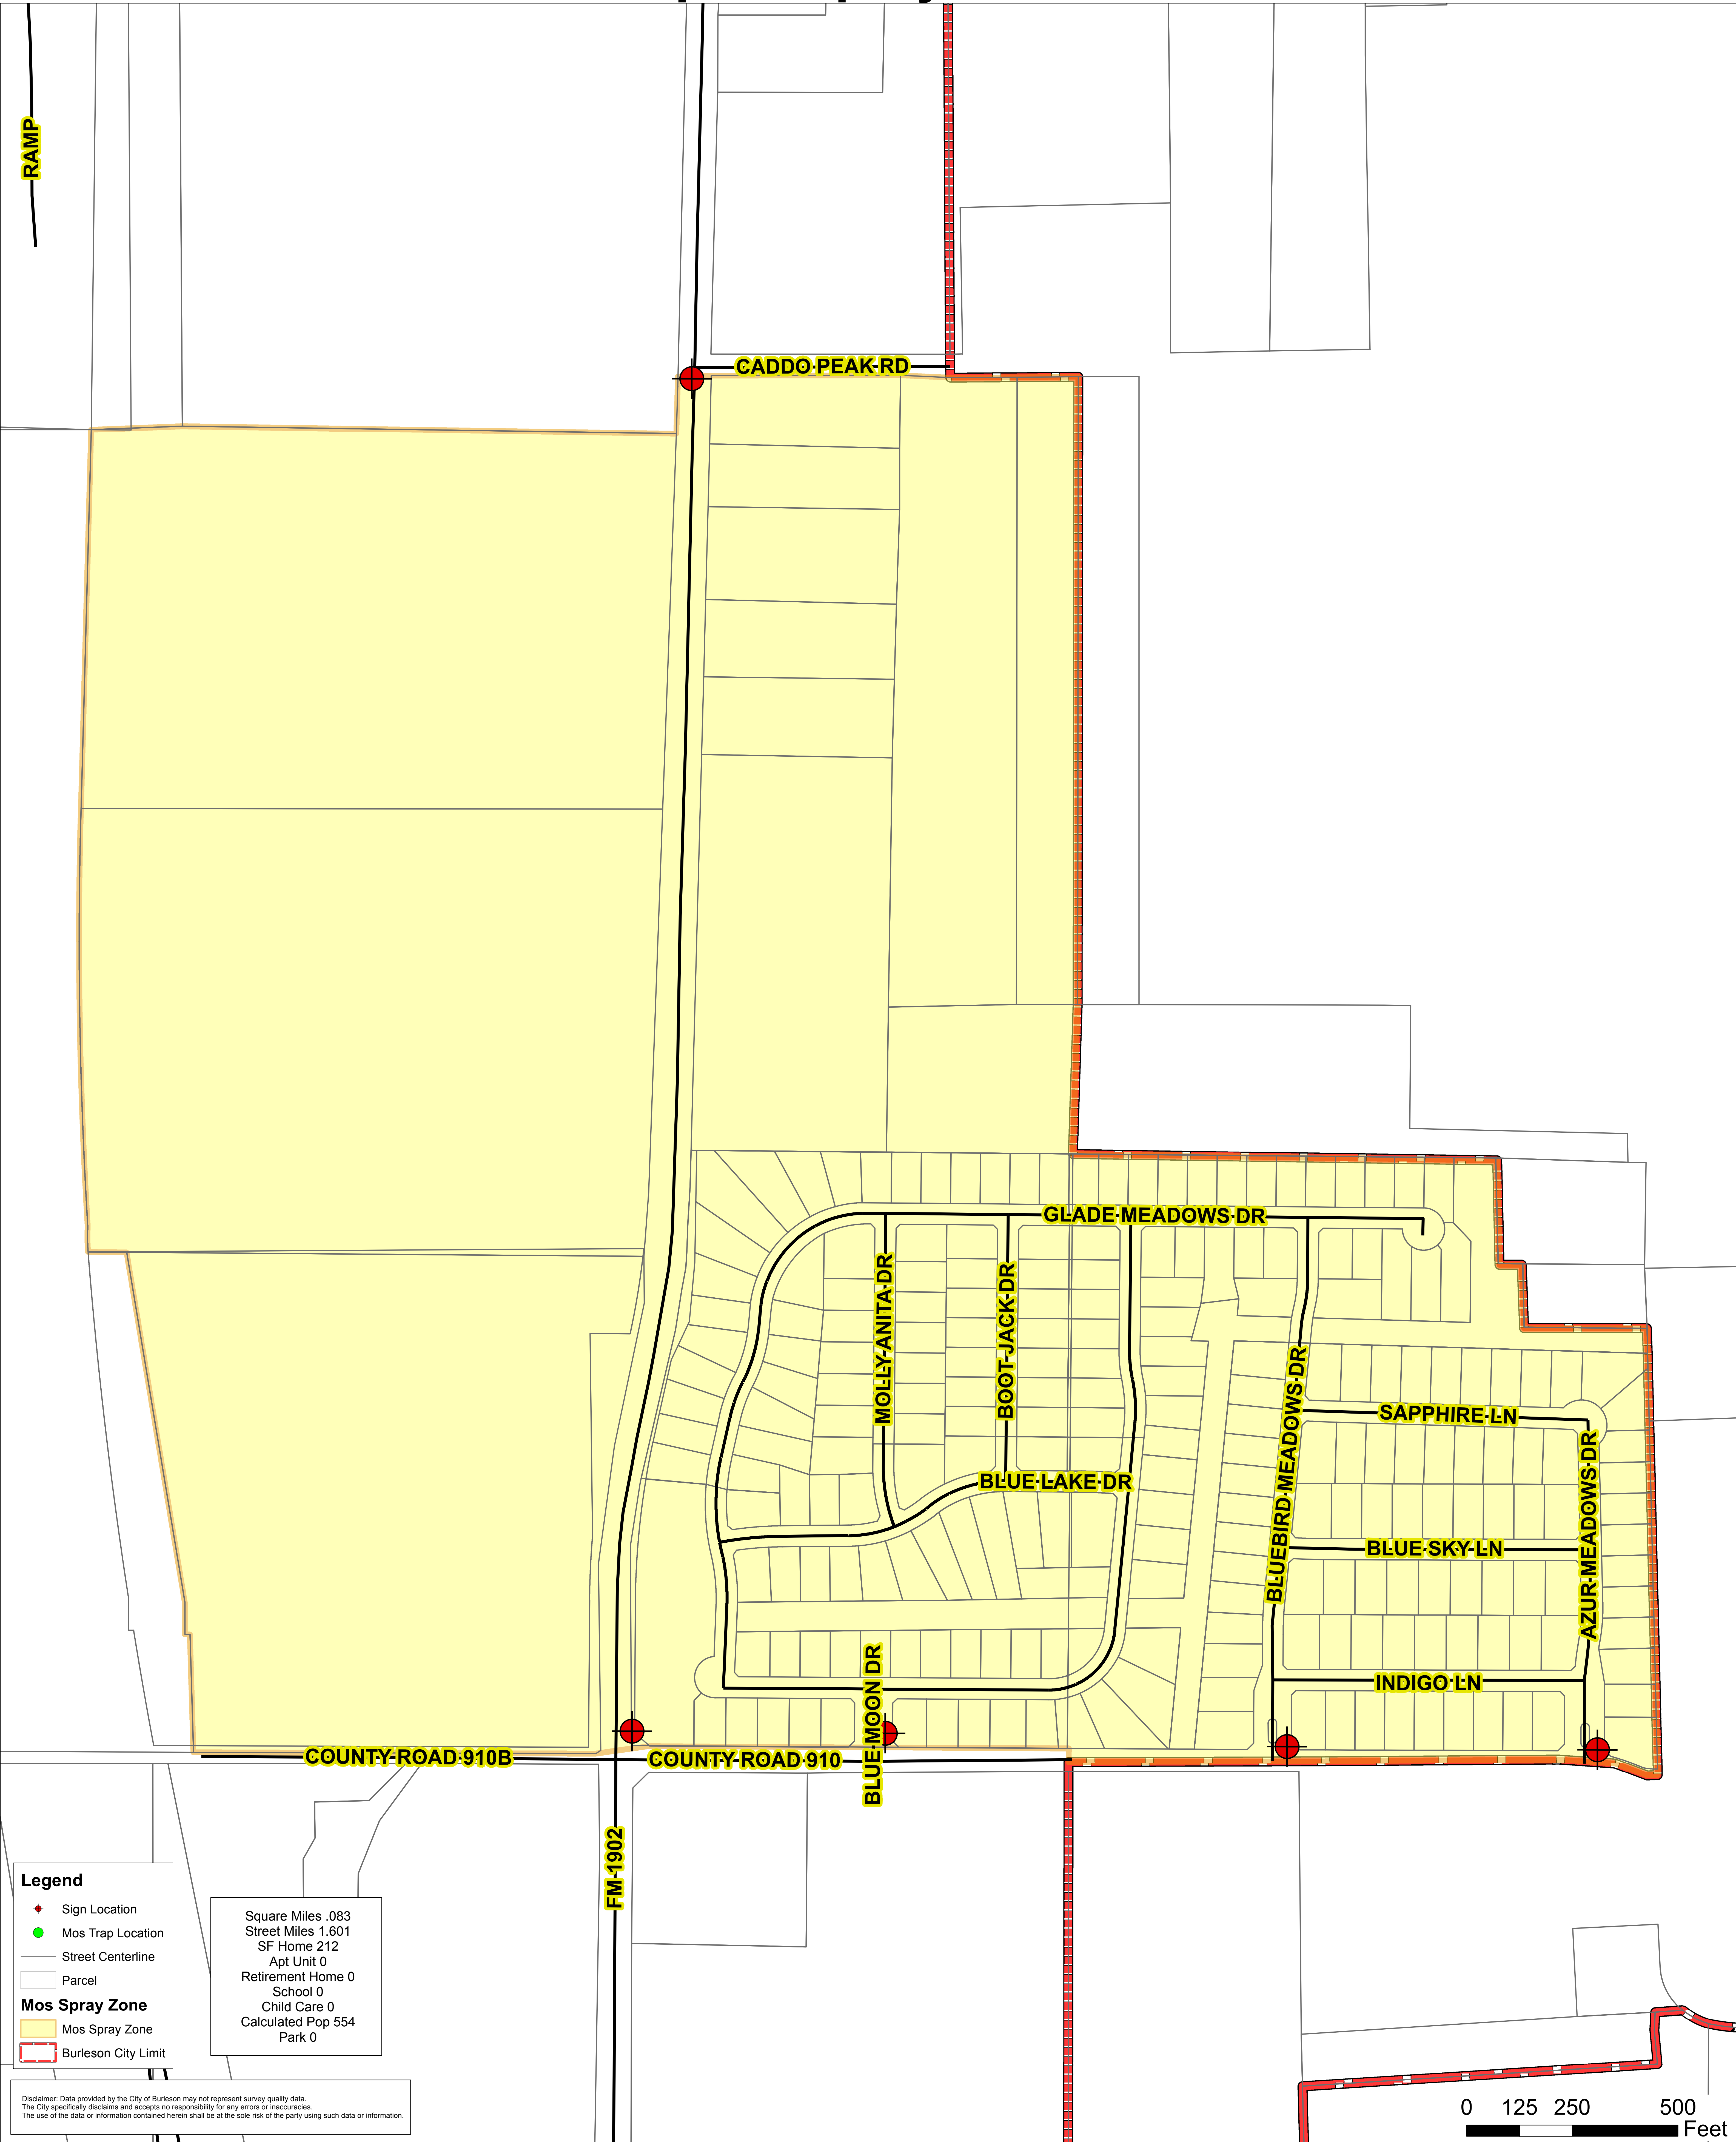

Mosquito Spray Zone 23

RAMP