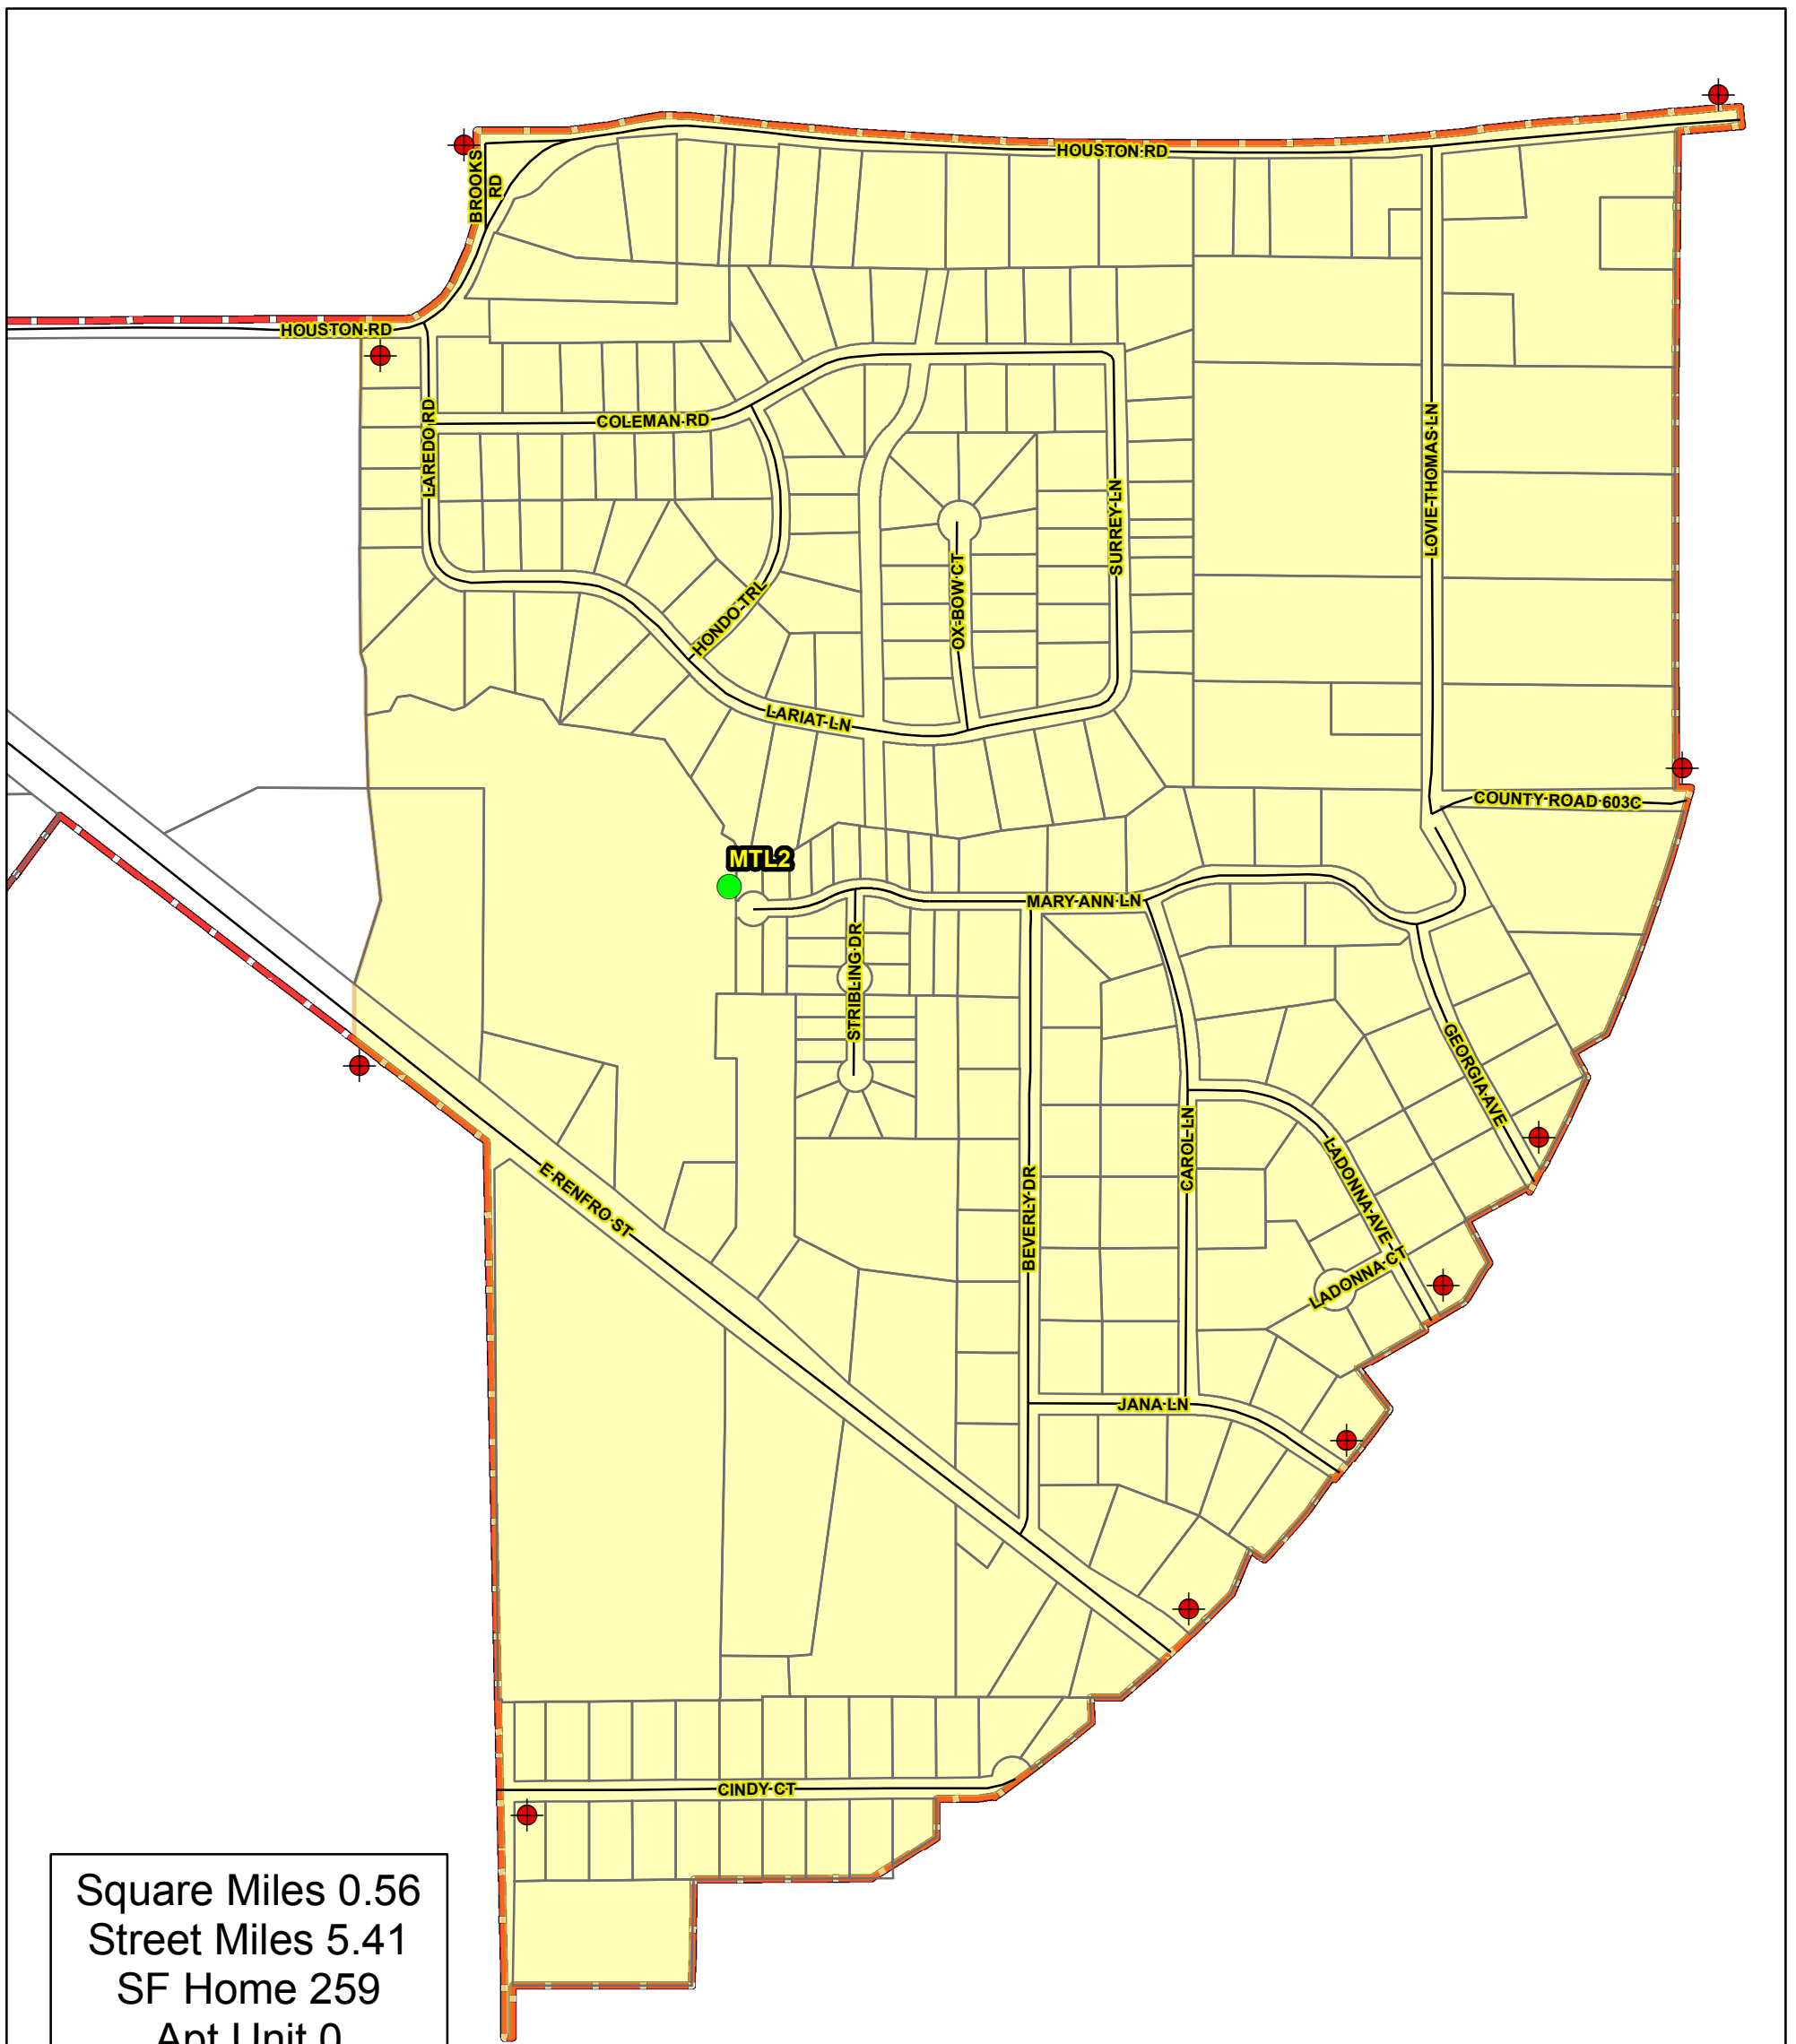

Mosquito Spray Zone 2

Square Miles 0.56
 Street Miles 5.41
 SF Home 259
 Apt Unit 0
 Retirement Home 0
 School 1
 Child Care 0
 Park 0

Legend

- Mos Spray Zone
- Mos Trap Location
- Sign Location
- Burleson City Limit

Disclaimer: Data provided by the City of Burleson may not represent survey quality data. The City specifically disclaims and accepts no responsibility for any errors or inaccuracies. The use of the data or information contained herein shall be at the sole risk of the party using such data or information.